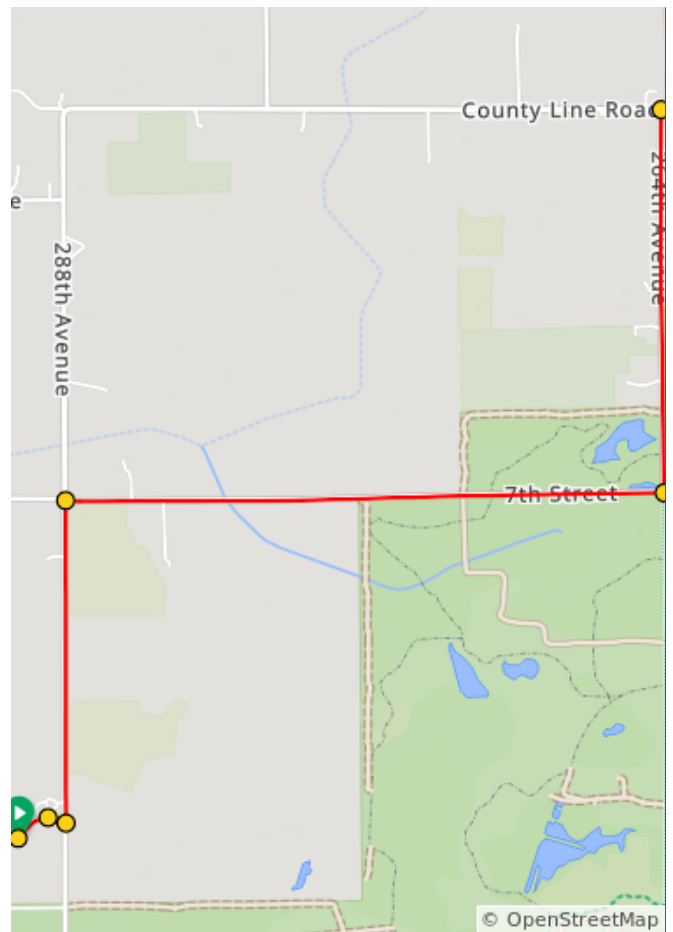

### Tiki 3

1.	0.0	0.0	📍	0.1	Start of route
2.	0.1	0.1	➔	0.0	R
3.	0.0	0.1	➔	0.8	L onto 288th Avenue, CTH B
4.	0.8	0.9	↘	1.5	Sharp R onto 7th Street, CTH BB
5.	1.5	2.4	➔	1.0	L onto 264th Avenue
6.	1.0	3.4	➔	0.0	R onto County Line Road

3.4 miles. +80/-94 feet

7.	0.0	3.4	➔	1.4	L onto Vandenberg Road
8.	1.4	4.8	➔	0.3	R onto Durand Avenue, WI 11
9.	0.3	5.1	➔	0.5	L onto Eagle Road
10.	0.5	5.6	➔	0.1	L onto Natures Bend
11.	0.1	5.7	➔	0.0	R onto Natures Bend
12.	0.0	5.7	📍	0.0	End of route

2.3 miles. +57/-83 feet